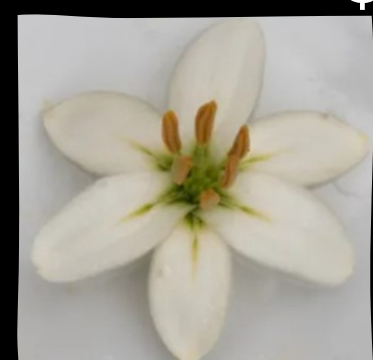

BRUNSWIEK

Ht: 4'-5" \$28

Exquisite lily that grows well in sun or shade. Whorled leaf structure makes it quite unique!

MARTAGON

Bloom: Mid June

CADENSE
Ht: 3'-4' **\$24**

CARMEN VISSER
Ht: 2'-4' **\$25**

CECILIA BERTRAM
Ht: 2'-4' **\$20**

CERISE
Ht: 2'-4' **\$20**

CHERNOVA
Ht 3'-4' **\$25**

CHERYL BARTLES
Ht: 2'-4' **\$25**

CLAUDE SHRIDE
4'-6' **\$15**

DALHANSONII
Ht: 4'-5' **\$24**

DUTCH HANSONII
HYBRID Ht: 3'-4' **\$24**

EARLY BIRD
Ht: 2'-3' **\$24**

FAIRY MORNING
Ht: 2'-4' **\$24**

FLAT WHITE STAR
Ht: 2'-4' **\$15**

Exquisite lily that grows well in sun or shade. Whorled leaf structure makes it quite unique!

MARTAGON

Bloom: Mid June

GAY LIGHTS

Ht: 3'-4' **\$24**