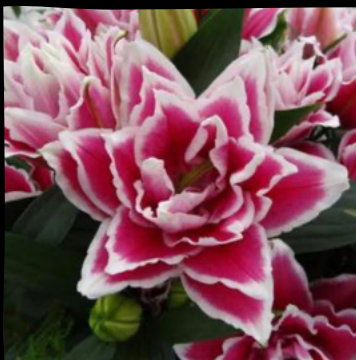

SAMANTHA
Ht 32"-34" $7