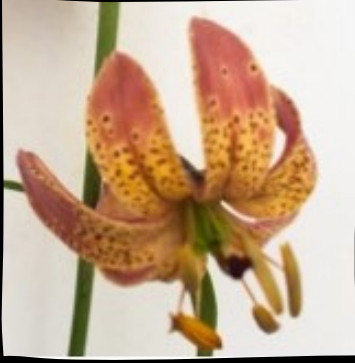

SLATES MORNING

Ht: 3'-4' \$28

ST ALBERT

Ht: 3' \$15

Exquisite lily that grows well in sun or shade. Whorled leaf structure makes it quite unique!

MARTAGON

Bloom: Mid June

ST PAUL