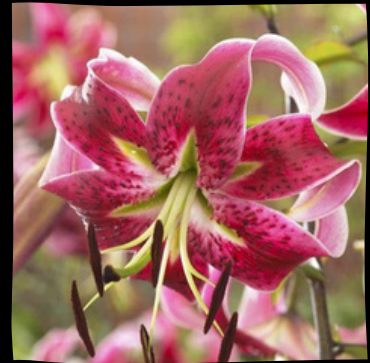

MISS FEYA
Ht: 4' $7