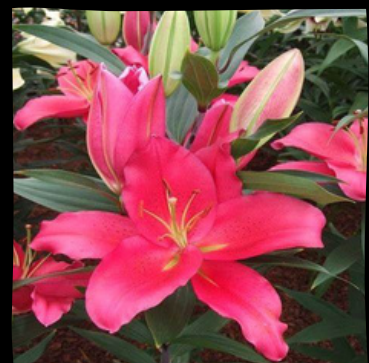

Adds an exotic element to your garden!

ORIENTAL

Bloom: Late July/August
Fragrant

BIG SMILE
Ht: 3'-4' **\$7**

CASA BLANCA
Ht: 3'-4' **\$7**

ROYALL PINK
Ht: 3'-4' **\$7**

SALMON STAR
Ht: 24"-36" **\$7**

STARFIGHTER
Ht: 3' **\$7**

TARRANGO
Ht: 3'-4' **\$7**

TRICOLOR
Ht: 3'-4' **\$7**

Order early for best selection!

These lilies are "found in the wild!"

SPECIES

Bloom: variable times

REGALE
Ht: 40"-50" **\$7**

SPLENDENS
Ht: 36"-40" **\$6**