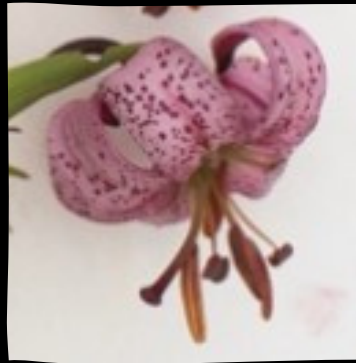

RHIAN CURTIS

Ht: 2'-4' $25