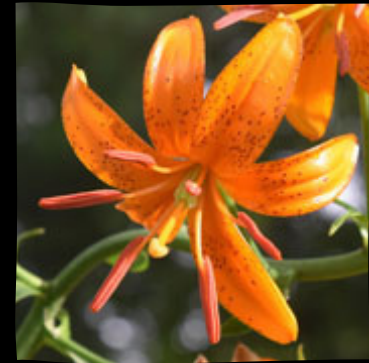

ROSE ARCH

Ht: 3' \$15

SHERWOOD

PARK \$25

SING OUT

Ht: 4'-5' \$28

SLATE SEEDLING

Ht: 3'-4' \$28