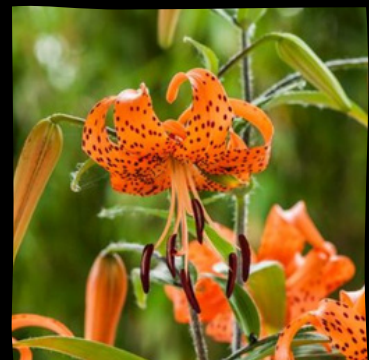

TARRANGO
Ht: 3'-4' **\$7**

TRICOLOR
Ht: 3'-4' **\$7**

Order early for best selection!

These lilies are "found in the wild!"

SPECIES

Bloom: variable times

REGALE
Ht: 40"-50" **\$7**

SPLENDENS
Ht: 36"-40" **\$6**

Adds an exotic element to
your garden!

POT ORIENTAL

Bloom: Late July/August
Fragrant

AFTER EIGHT
Ht: 16"-20" \$7

GARDEN PARTY
Ht: 16"-18" \$7

SUNNY CAMINO
Ht: 16"-18" \$7

SUNNY KEYS
Ht: 16"-20" \$7

ANOUSKA
Ht: 40"-48" \$7