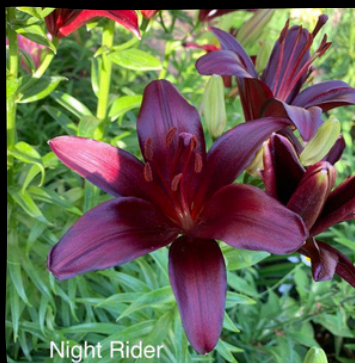

CHOCOLATE EVENT
42"-48" \$6

PURPLE DREAM
3' \$6

RED TWIN
4'-5' \$6

TA

Cross between a Trumpet
& an Asiatic

Bloom: June

NIGHT RIDER
3'-4' \$7

Email order

to:

kanddgardens

@gmail.com

ORIENPET

Cross between oriental
and trumpet lily

Bloom: mid to late August
Fragrant

BEVERLY DREAMS
5'-6' \$7

EXOTIC SUN
4'-5' \$7

PURPLE PRINCE
4'-6' \$7

SCHEHERZADE
5'-6' \$7

ZEB
3'-4' \$7

Adds an exotic element to
your garden

ORIENTAL

Bloom: Late July/Agust
Fragrant

CAMELEON

3' \$&